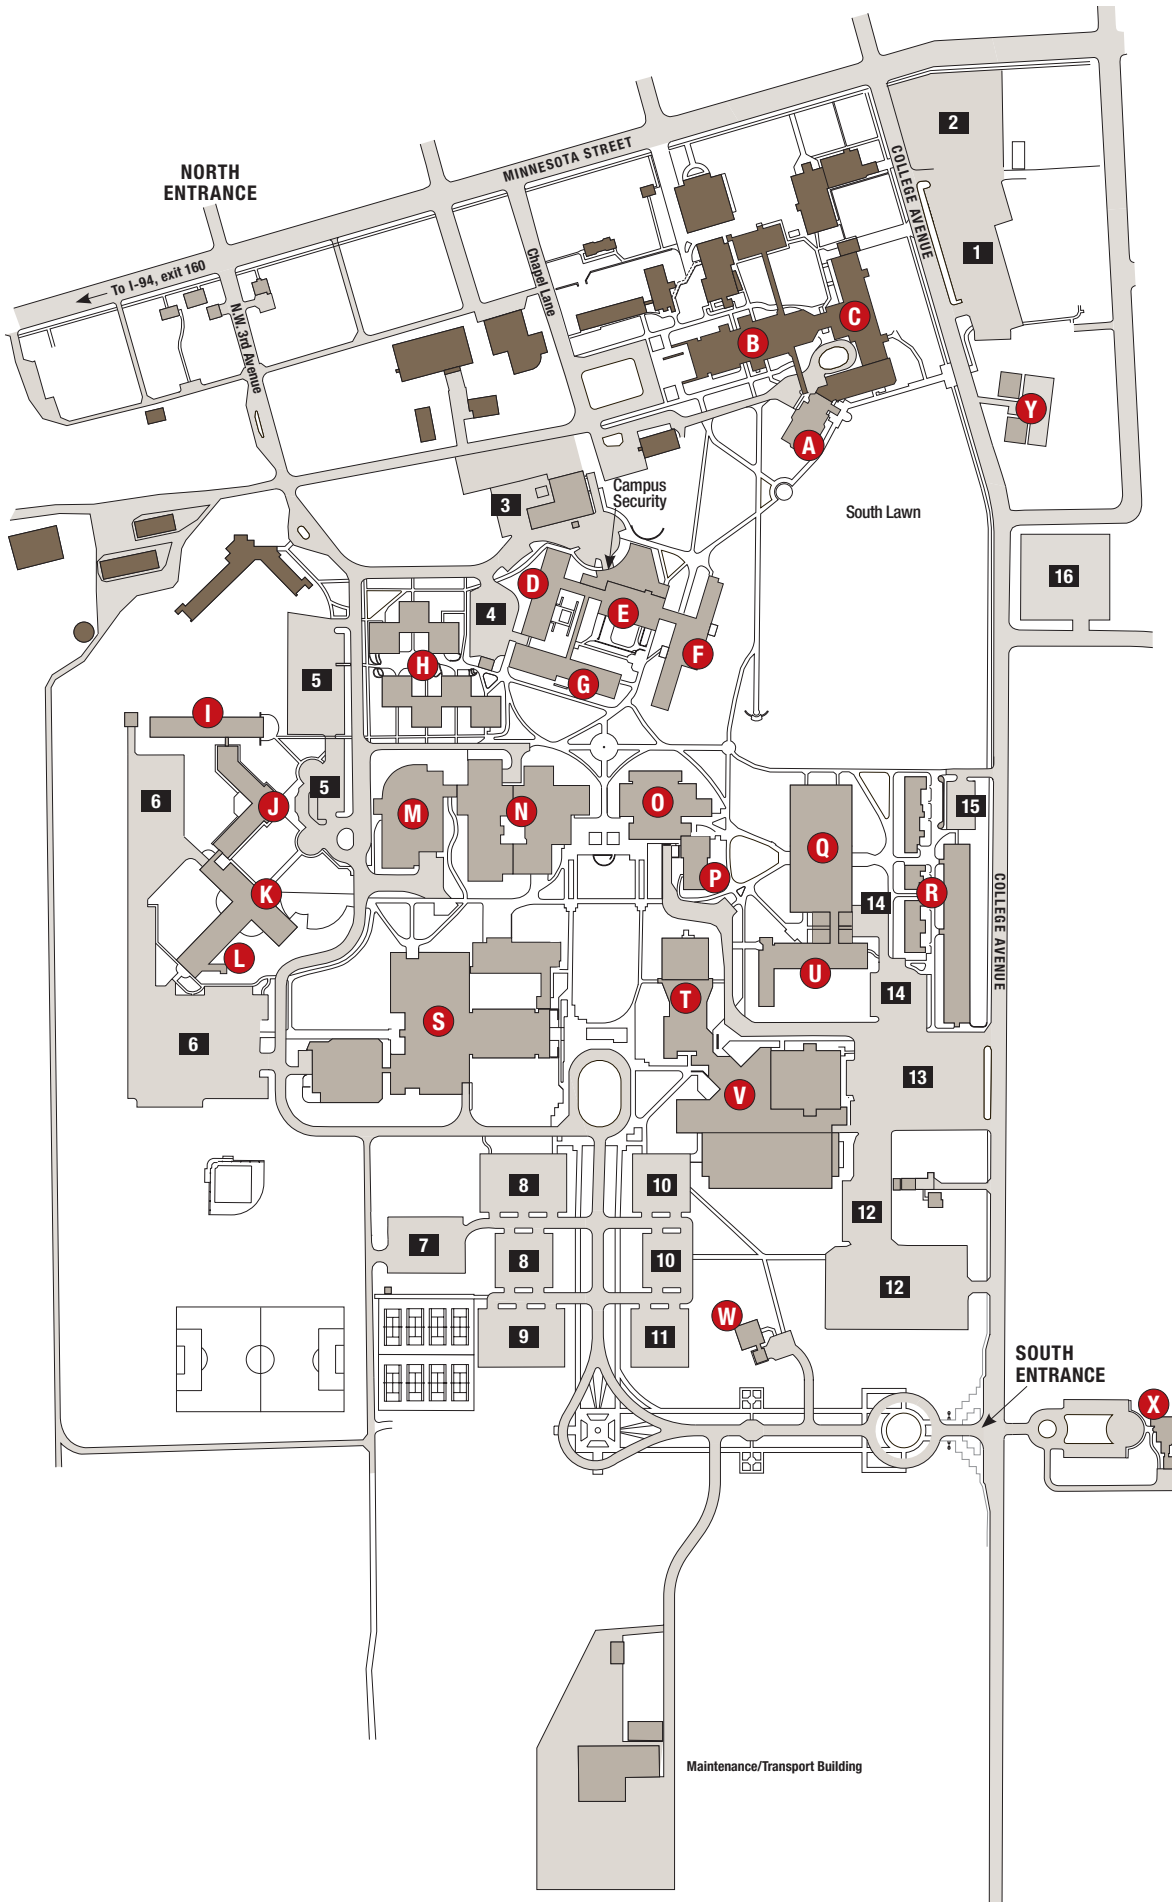

From Hwy 10, take the Hwy 15 exit into St. Cloud.

Turn right on Division Street

Take Division Street (County Road 75) west to St. Joseph.

Turn left onto College Avenue/County Road 2 (Holiday Station is on right).

Go through four-way stop sign.

Turn right into south entrance – opposite yellow president’s house.

Clemens Field House

Marked by  on map below. Park in lot 10. Enter in west doors. Go down stairs for field house access.

Outdoor Soccer Field

Visible on map below. Park in lot 7.

COLLEGE OF
Saint Benedict

Campus Guide

- A Main Building**
Teresa Reception Center,
South Lawn
- B Sacred Heart Chapel (Monastery)**
- C Main Convent (Monastery)**
- D Regina Hall**
- E Mary Hall Commons**
Bookstore, Post Office,
Campus Security
- F Aurora Hall**
- G Corona Hall**
- H West Apartments**
Dominica, Gable, Girgen,
Schumacher, Smith, Sohler
- I Brian Hall**
- J Margretta Hall**
- K Lottie & Frank J. Ardolf Jr. Hall**
- L Health Center**
- M Gorecki Dining & Conference Center**
- N Clemens Library**
- O Ardolf Science Center**
- P Academic Services Building**
- Q Henrita Academic Building**
- R East Apartments**
Luetmer, McDonald, Wirth,
Zierden
- S Benedicta Arts Center**
Colman Theater, Escher
Auditorium, Gallery Lounge,
Gorecki Family Theater,
Gorecki Gallery, Sandra &
Steven's Courtyard Garden
- T Murray Hall & Pool**
- U Richarda Hall**
- V Haehn Campus Center**
Claire Lynch Hall,
Clemens Field House,
Alumnae Hall, McGlynn's,
O'Connell's
- W Idzerda House**
- X Renner House**
The President's Residence
- Y College Avenue Apartments**

PARKING
Guests: Lots 1, 5, 6, 8, 10, 12, 16
Student Parking: Lots 2, 4, 6, 7,
 9, 11, 12, 13, 15, 16
Employees: Lots 1, 3, 8, 10,
 12, 14, 16

COLLEGE OF
Saint Benedict